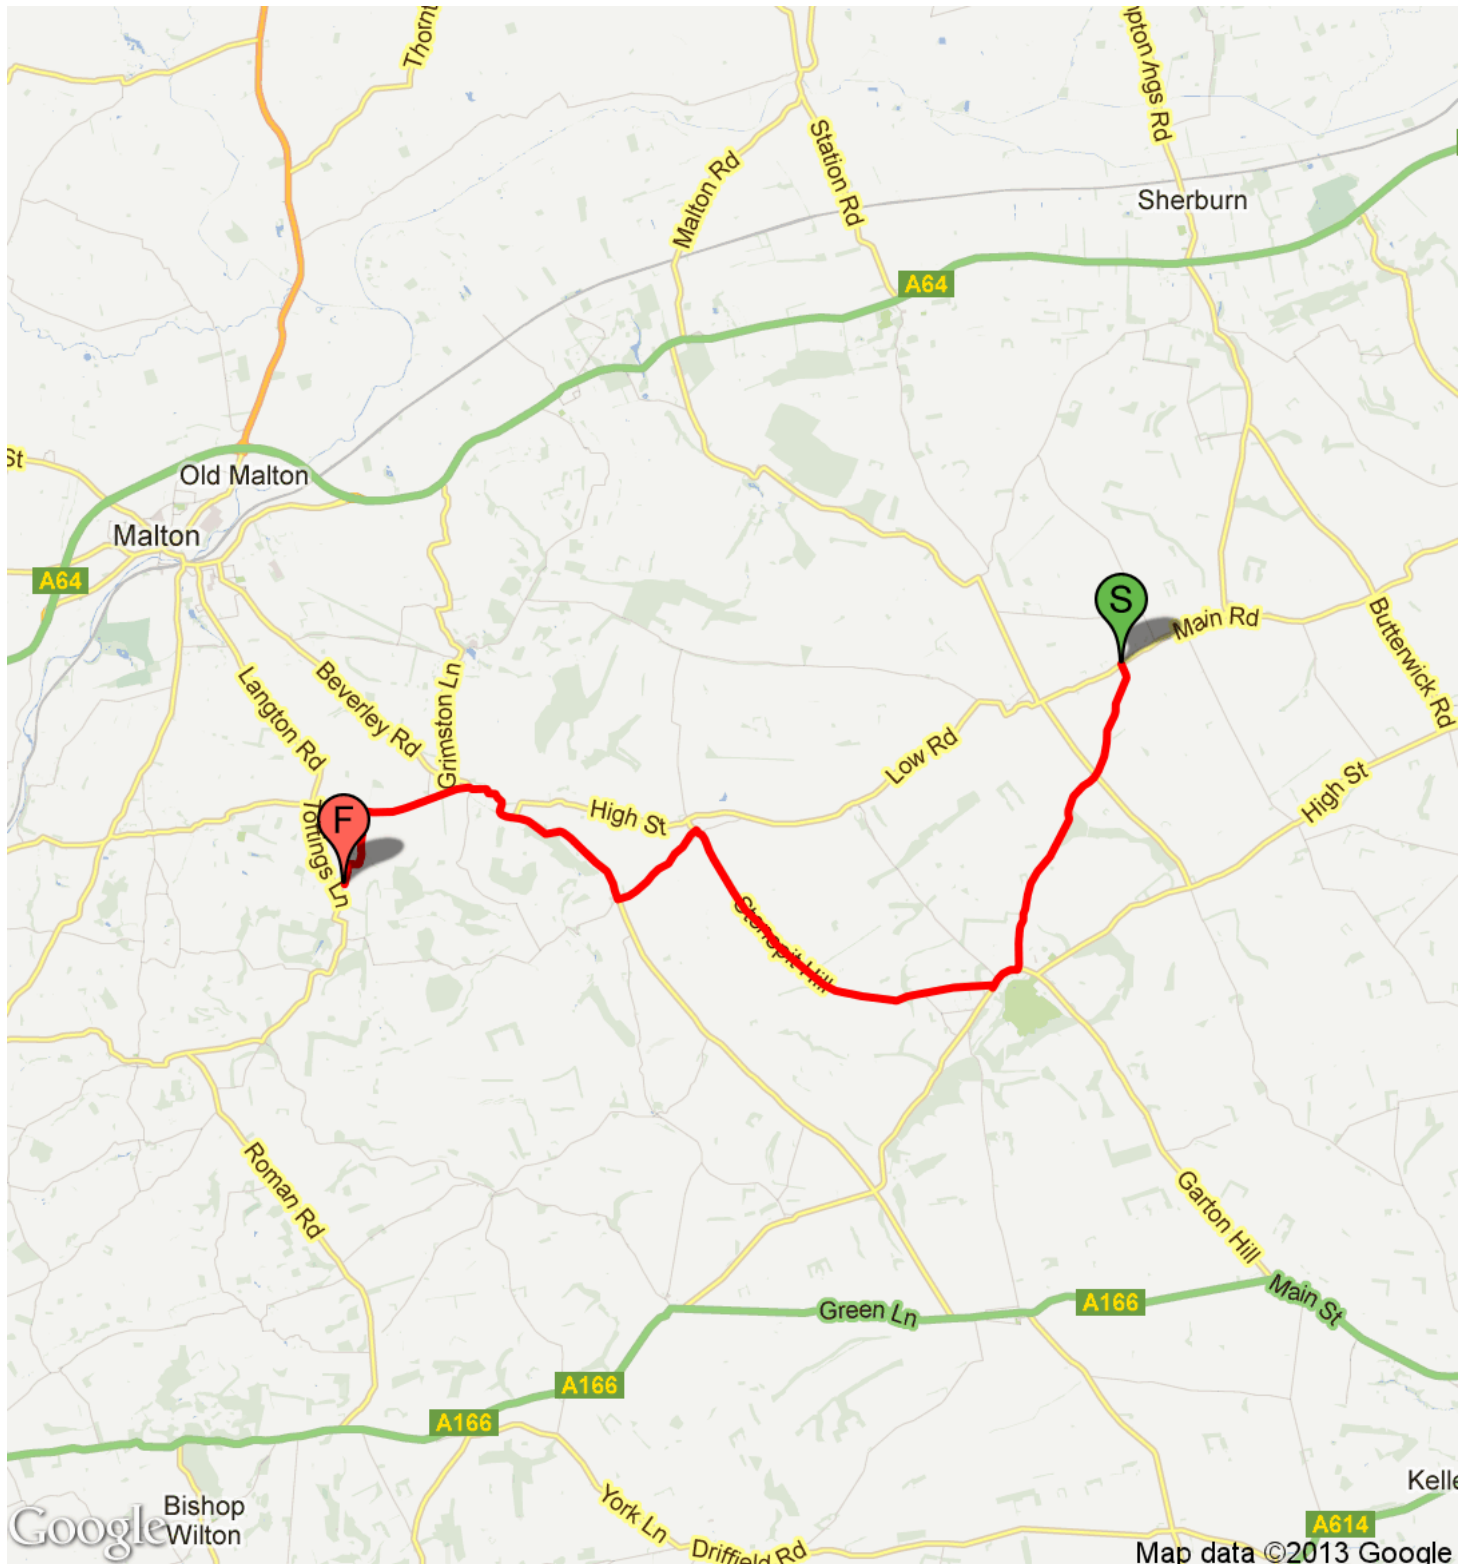

Stage 3 Classic and Challenge: Helperthorpe to Birdsall

TOTAL DISTANCE
21.15 KM

ELEVATION
FROM 54 METRES TO 200 METRES

ELEVATION CHART