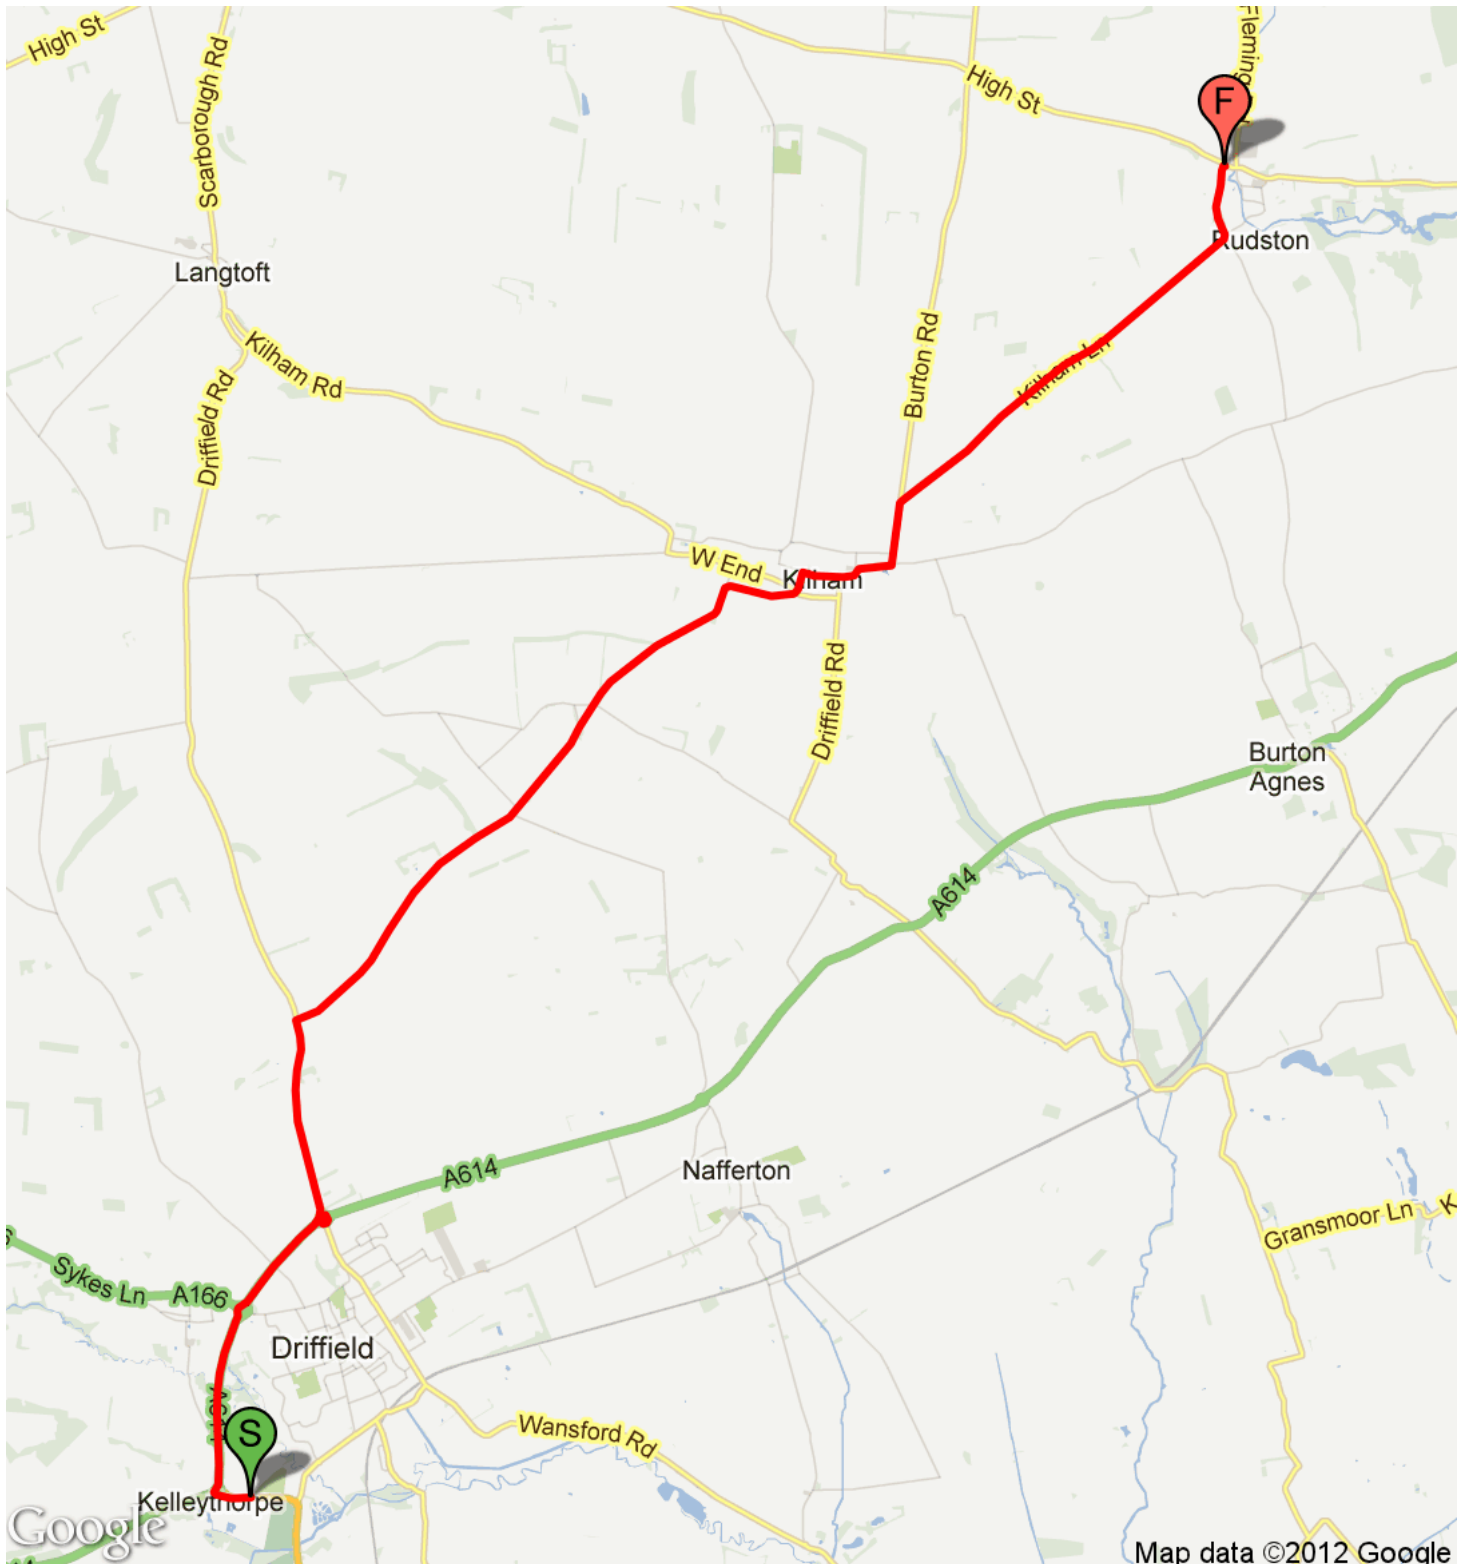

Heart of the Wolds Stage 1 (All) Driffield to Rudston

TOTAL DISTANCE
16.43 KM

ELEVATION
FROM 16 METRES TO 79 METRES

Easy

ELEVATION CHART