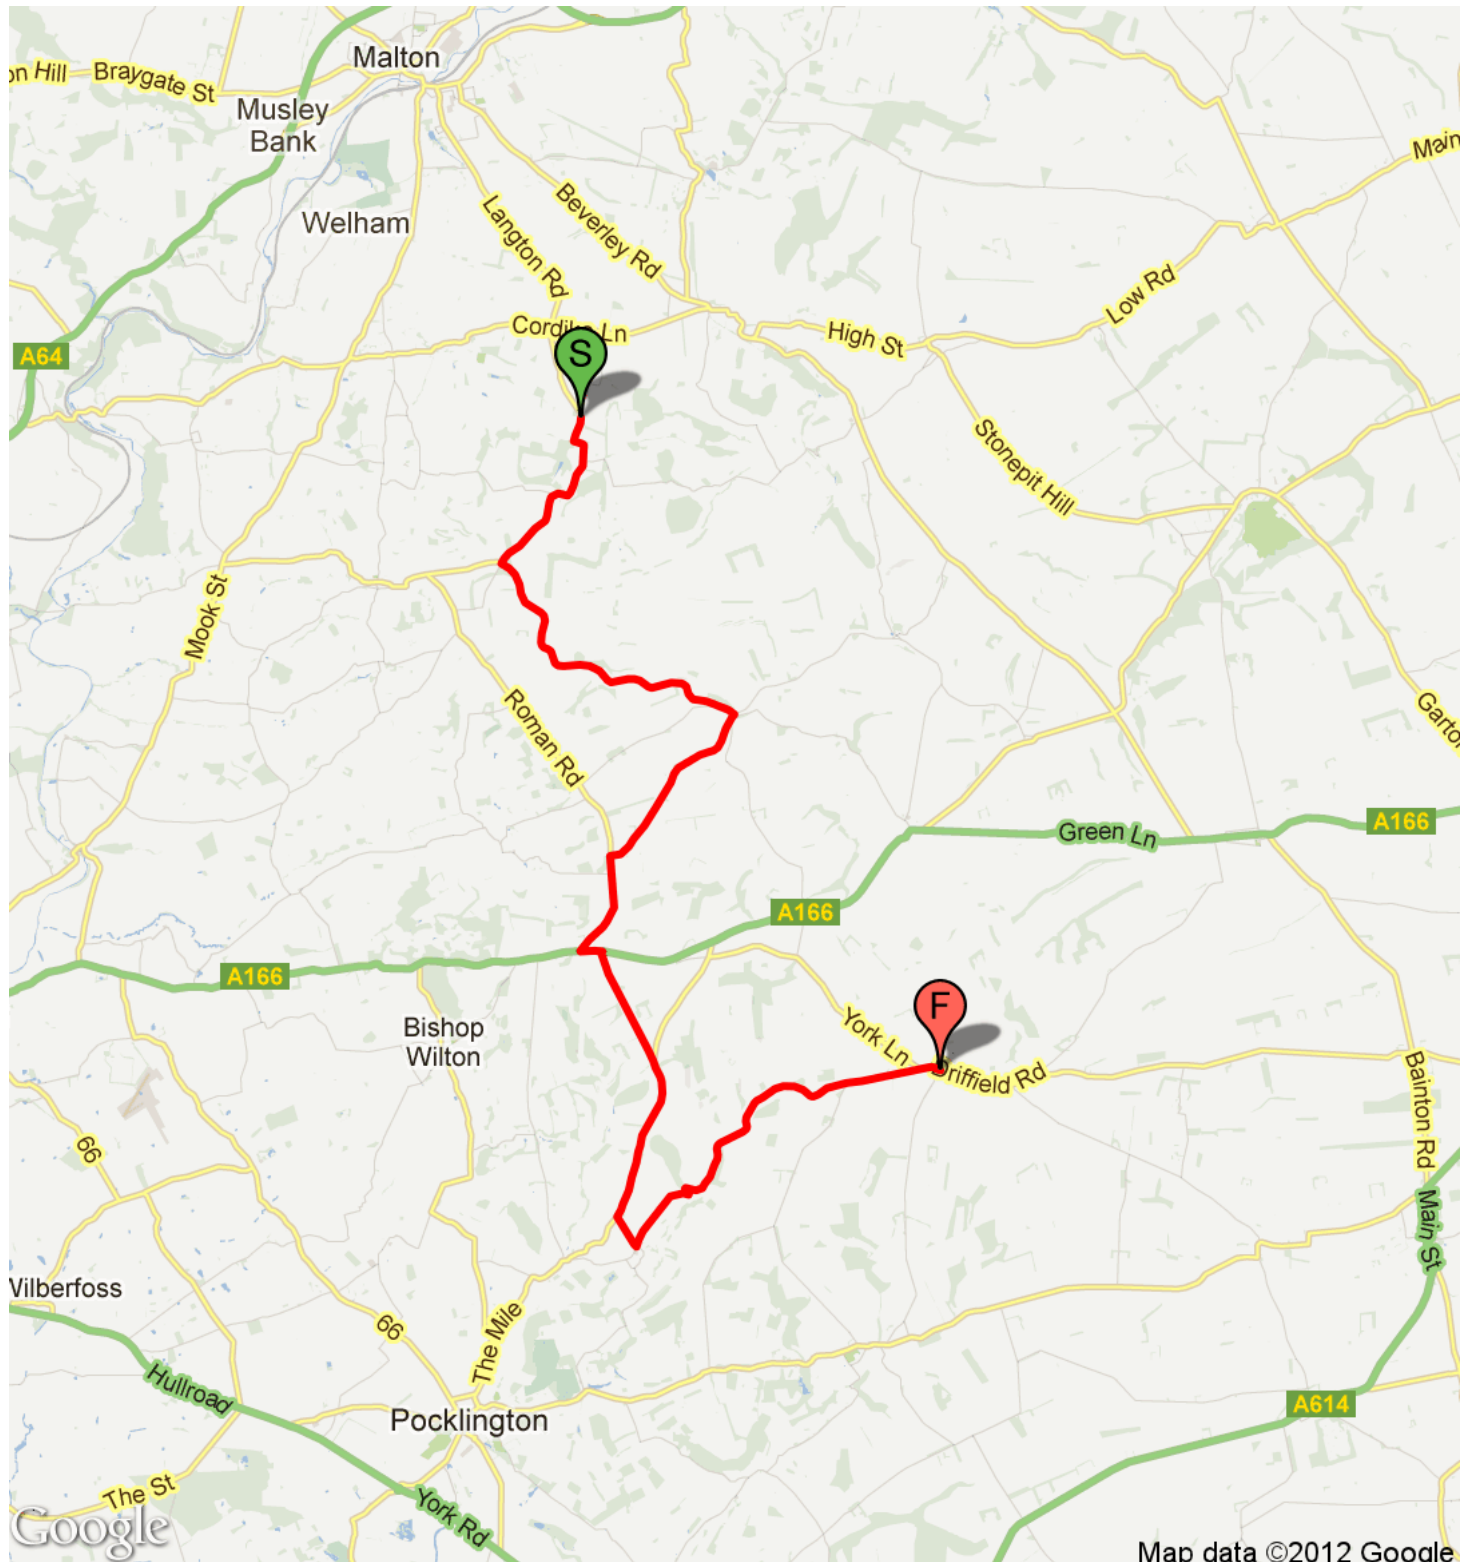

Heart of the Wolds Stage 4 (Classic and Challenge): Birdsall to Huggate

TOTAL DISTANCE
26.81 KM

ELEVATION
FROM 68 METRES TO 247 METRES

Steady

ELEVATION CHART