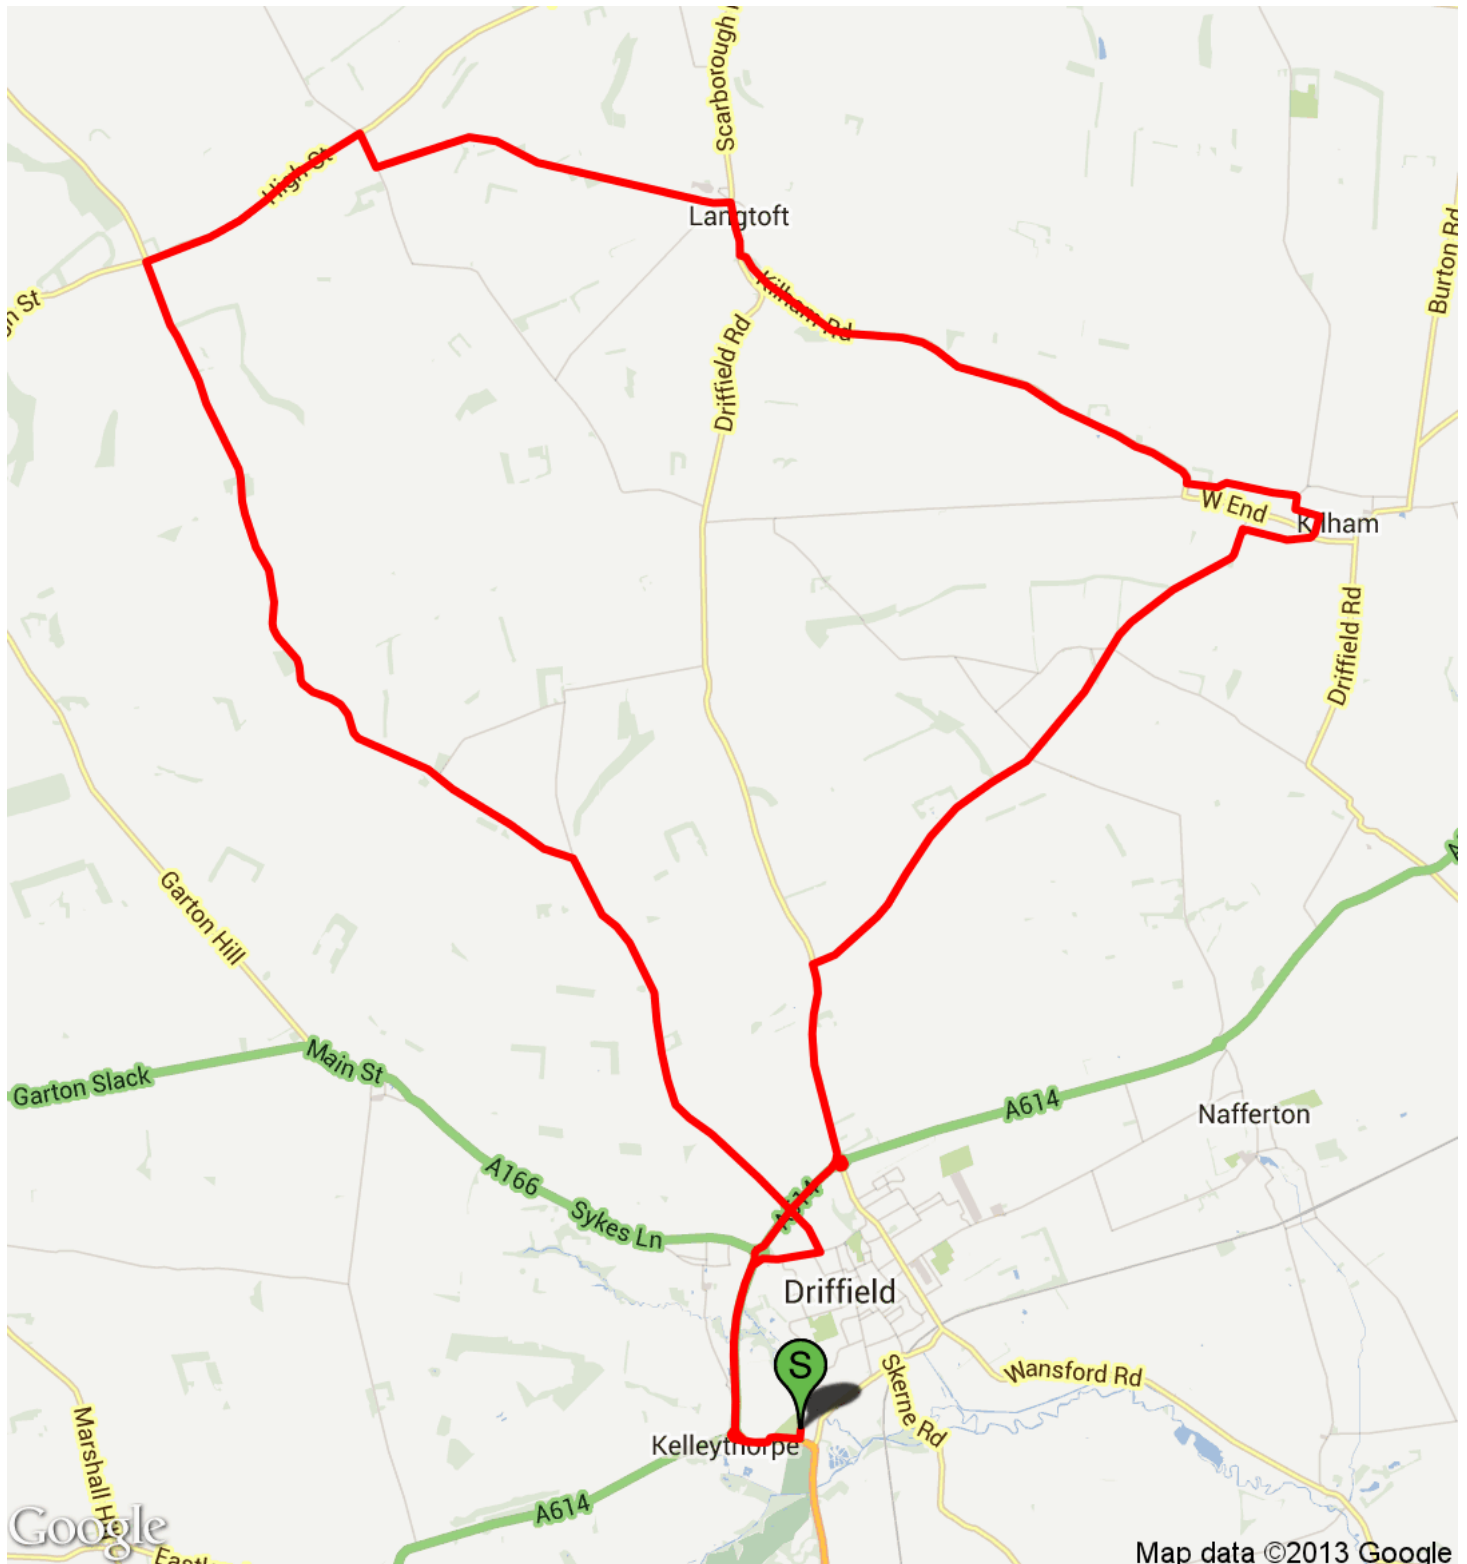

The Langtoft Loop

TOTAL DISTANCE
36.39 KM

ELEVATION
FROM 15 METRES TO 172 METRES

Easy

ELEVATION CHART