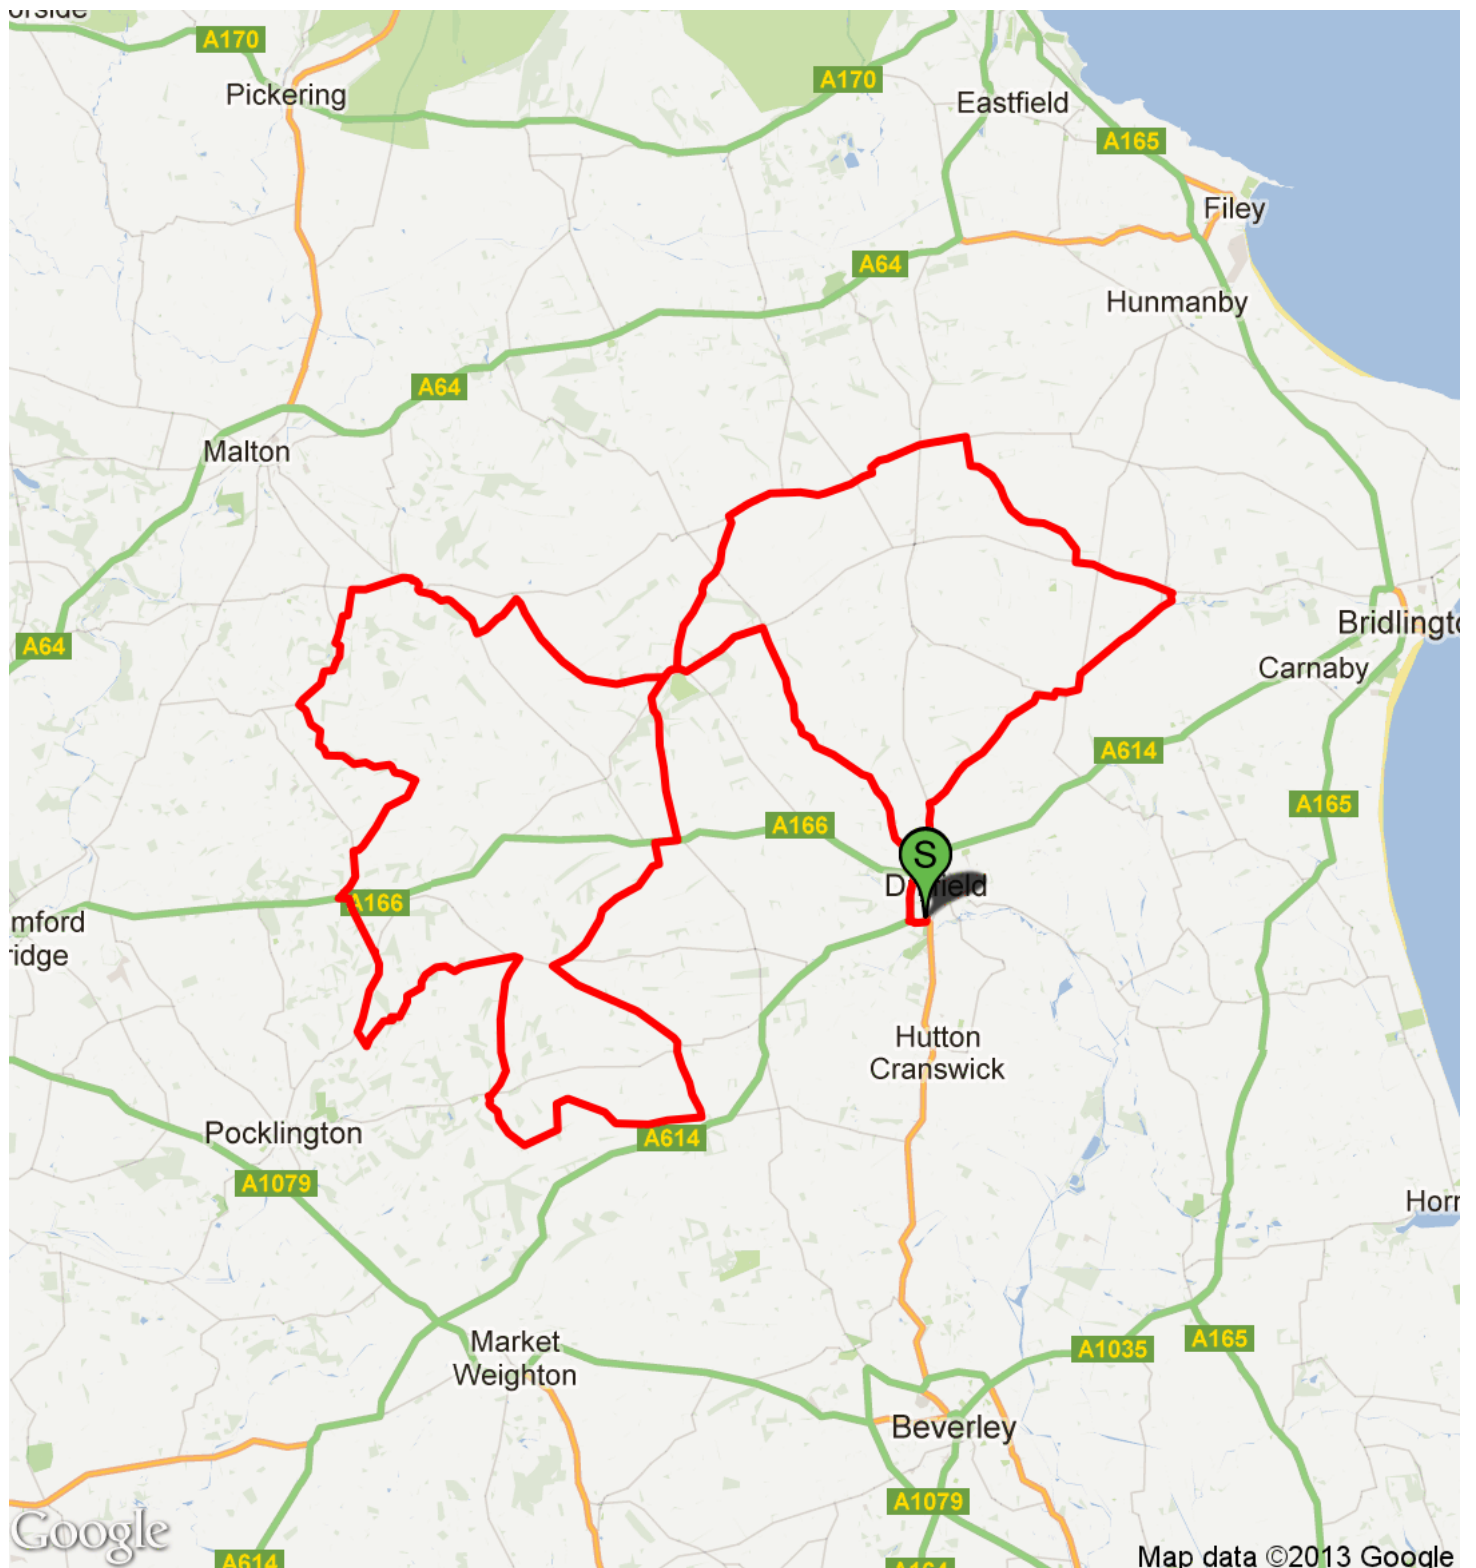

Challenge New

TOTAL DISTANCE
136.14 KM

ELEVATION
FROM 15 METRES TO 243 METRES

ELEVATION CHART